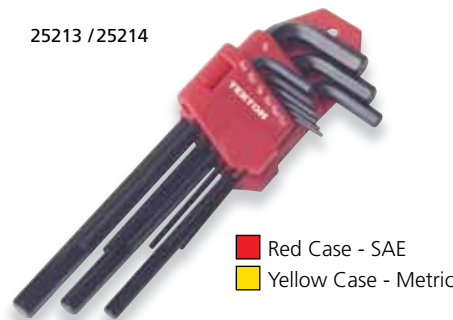

Folding Ball Hex Key Wrench Sets

- Ball Hex Ends Allow up to a 25° Offset for Easy Access to Fasteners
- 25181**
- 9-pc. Ball Hex (SAE): 5/64, 3/32, 7/64, 1/8, 9/64, 5/32, 3/16, 7/32, 1/4"
- 25191**
- 8-pc. Ball Hex (MM): 1.5, 2, 2.5, 3, 4, 5, 6, 8mm

13-pc. Short Arm Hex Key Wrench Sets

- Short Arm Wrenches Access Fasteners in Tight Spaces

- 25211**
- 13-pc. Short Arm (SAE): .05, 1/16, 5/64, 3/32, 7/64, 1/8, 9/64, 5/32, 3/16, 7/32, 1/4, 5/16, 3/8"
- 25212**
- 13-pc. Short Arm (MM): 1.27, 1.5, 2, 2.5, 3, 3.5, 4, 4.5, 5, 5.5, 6, 8, 10mm

- Rugged, Black Oxide Finished Chrome Vanadium Steel Wrenches
- Color-Coded Storage Case Keeps Wrenches Organized
- Short Arm Wrenches Access Fasteners in Tight Spaces

9-pc. Long Arm Hex Key Wrench Sets